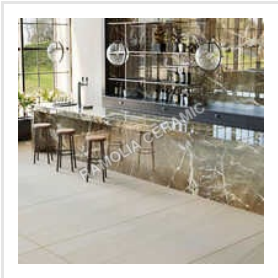

Porcelain Kitchen Countertops Slabs