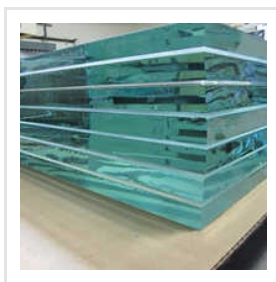

Key Facts

No of Staff	15
Year of Establishment	2011
OEM Service Provided	No

Our Products

LED Designer Mirror

Figured Coloured Stain

Polished Grinded Glass

Fusion Glass

**Wall Consoles
Designer Mirrors**