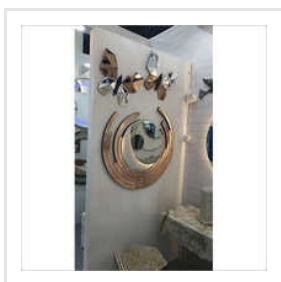

Key Facts

No of Staff	15
Year of Establishment	2011
OEM Service Provided	No

Our Products

LED Designer Mirror

Figured Coloured Stain

Polished Grinded Glass

Fusion Glass

**Wall Consoles
Designer Mirrors**