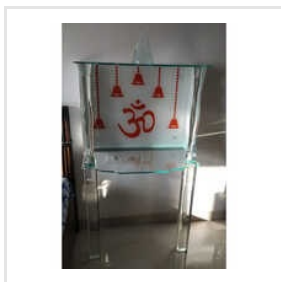

Key Facts

No of Staff	15
Year of Establishment	2011
OEM Service Provided	No

Our Products

LED Designer Mirror

Figured Coloured Stain

Polished Grinded Glass

Fusion Glass

**Wall Consoles
Designer Mirrors**

**Wall Consoles
Designer Mirrors**

**Brick Design Wall
Cladding Mirror**

**Golden And White
Lacquered Glass**

Glass Mandir

Console Mirrors

Textured Glass

Fluted Glass

Stain Glass