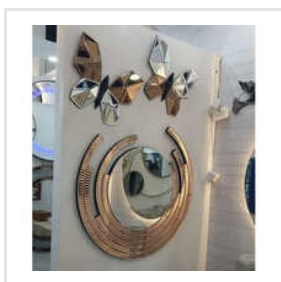

Key Facts

No of Staff	15
Year of Establishment	2011
OEM Service Provided	No

Our Products

LED Designer Mirror

Figured Coloured Stain

Polished Grinded Glass

Fusion Glass

**Wall Consoles
Designer Mirrors**