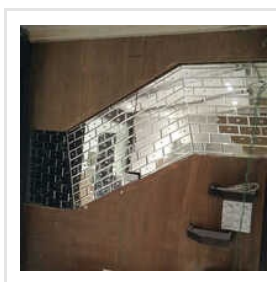

**Brick Design Wall
Cladding Mirror**