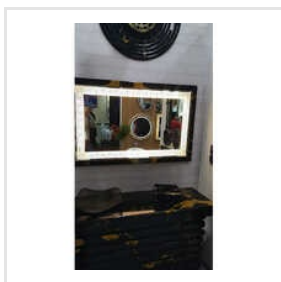

Our Products

LED Designer Mirror