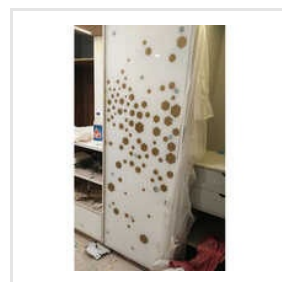

**Golden And White
Lacquered Glass**