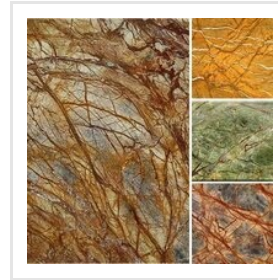

# NATURAL COBBLESTONE

Agra Red Sandstone, Alaska Blue Granite, Alaska White Granite, Amba White Granite, Antique Marble Fireplaces, Apple Green Granite, Autumn Brown Sandstone, Bala Flower Granite, Baltic Brown Granite, Bash Paradiso Granite, Beach Pebbles, Beige Sandstone, Bidasar Brown Marble, Bidasar Floor Designs, Bidasar Floor Patterns, etc.

**Our Products**

**Limestone Floor Tile**

**Limestone Counter Tops**

**Bidasar Floor Designs**

**Rainforest Marble Slabs**

**Indian Rainforest Marble**

**Bidasar Green Marble Slab**

**Bidasars Stone**

**Bidasar Flooring Marble**

**Indian Bidasar Marble**

**Indian Rainforest Slabs**

**Indian Rainforest Marble**

**Bidasar Indian Marble**

**Limestone Flooring Slab**

**Indian Limestone Tiles**

**Indian Limestone Slabs**