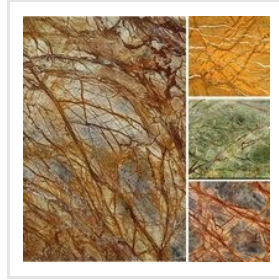

# NATURAL COBBLESTONE

Agra Red Sandstone, Alaska Blue Granite, Alaska White Granite, Amba White Granite, Antique Marble Fireplaces, Apple Green Granite, Autumn Brown Sandstone, Bala Flower Granite, Baltic Brown Granite, Bash Paradiso Granite, Beach Pebbles, Beige Sandstone, Bidasar Brown Marble, Bidasar Floor Designs, Bidasar Floor Patterns, etc.

**Our Products**

**Limestone Floor Tile**

**Limestone Counter Tops**

**Bidasar Floor Designs**

**Rainforest Marble Slabs**

**Indian Rainforest Marble**

**Bidasar Green Marble Slab**

**Bidasars Stone**

**Bidasar Flooring Marble**

**Indian Bidasar Marble**

**Indian Rainforest Slabs**

**Indian Rainforest Marble**

**Bidasar Indian Marble**

**Limestone Flooring Slab**

**Indian Limestone Tiles**

**Indian Limestone Slabs**