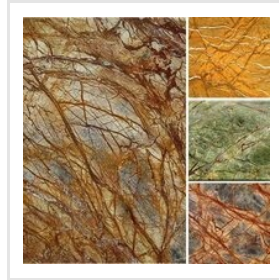

# NATURAL COBBLESTONE

Agra Red Sandstone, Alaska Blue Granite, Alaska White Granite, Amba White Granite, Antique Marble Fireplaces, Apple Green Granite, Autumn Brown Sandstone, Bala Flower Granite, Baltic Brown Granite, Bash Paradiso Granite, Beach Pebbles, Beige Sandstone, Bidasar Brown Marble, Bidasar Floor Designs, Bidasar Floor Patterns, etc.

**Our Products**

**Limestone Floor Tile**

**Limestone Counter Tops**

**Bidasar Floor Designs**

**Rainforest Marble Slabs**

**Indian Rainforest Marble**

**Bidasar Green Marble Slab**

**Bidasars Stone**

**Bidasar Flooring Marble**

**Indian Bidasar Marble**

**Indian Rainforest Slabs**

**Indian Rainforest Marble**

**Bidasar Indian Marble**

**Limestone Flooring Slab**

**Indian Limestone Tiles**

**Indian Limestone Slabs**