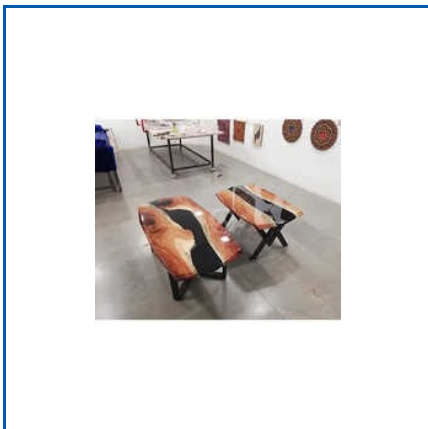

MODERN EPOXY CENTER TABLE

RULING MARKETS BY BEING ETHICAL AND HONEST

10x4 Feet Epoxy Conference Table, 4x2.5 Feet Epoxy Center Table, Black Solid Epoxy Dining Table, Black Spade Epoxy Center Table, Decorative Epoxy Wall Clock, Deep Ocean Epoxy Center Table, Designer Epoxy Wall Clock, Epoxy Office Center Table, Epoxy Round River Coffee Table, Light Deep Blue Epoxy Center Table, Matt Black Epoxy Center Table, Matt Black Epoxy Conference Table, Matt Violet Epoxy Centre Table, Modern Epoxy Center Table, Modern Epoxy Conference Table, etc.

EPOXY OFFICE CENTER TABLE

MATT BLACK EPOXY CENTER TABLE

MODERN EPOXY CENTER TABLE

About Us

Backed by great expertise and sound facilities, our company, The Arts, presents a wide range of Black Spade Epoxy Center Table, Light Deep Blue Epoxy Center Table, Modular Black Epoxy Center Table, Matt Violet Epoxy Centre Table, Wood Epoxy Conference Table, Modern Epoxy Conference Table, and many more. Since our inception in 2005, we have grown manifolds to become one of the most reputed manufacturers, and suppliers in the industry. We manufacture all the products using premium raw materials, which are procured from reliable vendors in the market. Further, strict qualitative analysis according to industrial norms and standards assures the best quality of products, which enabled us to offer preferred choices among clients. We are blessed with ultra-modern production facilities and a diligent workforce that assists us in fulfilling bulk orders for clients in the minimum lead time. Furthermore, our transparent business deals and policies have won priceless appreciation and the utmost client satisfaction. Our durable range is widely acclaimed for dimensional accuracy, top quality, resistance to corrosion and abrasion, etc.