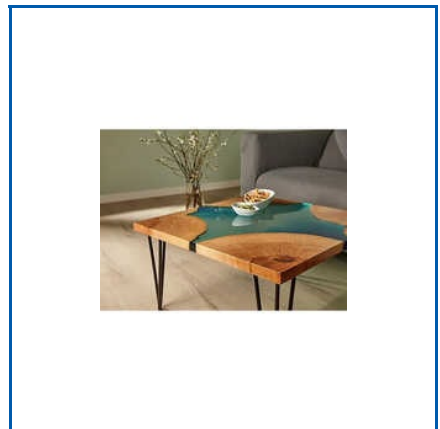

MODERN EPOXY CENTER TABLE

RULING MARKETS BY BEING ETHICAL AND HONEST

10x4 Feet Epoxy Conference Table, 4x2.5 Feet Epoxy Center Table, Black Solid Epoxy Dining Table, Black Spade Epoxy Center Table, Decorative Epoxy Wall Clock, Deep Ocean Epoxy Center Table, Designer Epoxy Wall Clock, Epoxy Office Center Table, Epoxy Round River Coffee Table, Light Deep Blue Epoxy Center Table, Matt Black Epoxy Center Table, Matt Black Epoxy Conference Table, Matt Violet Epoxy Centre Table, Modern Epoxy Center Table, Modern Epoxy Conference Table, etc.

EPOXY OFFICE CENTER TABLE

MATT BLACK EPOXY CENTER TABLE

MODERN EPOXY CENTER TABLE

About Us

Backed by great expertise and sound facilities, our company, The Arts, presents a wide range of Black Spade Epoxy Center Table, Light Deep Blue Epoxy Center Table, Modular Black Epoxy Center Table, Matt Violet Epoxy Centre Table, Wood Epoxy Conference Table, Modern Epoxy Conference Table, and many more. Since our inception in 2005, we have grown manifolds to become one of the most reputed manufacturers, and suppliers in the industry. We manufacture all the products using premium raw materials, which are procured from reliable vendors in the market. Further, strict qualitative analysis according to industrial norms and standards assures the best quality of products, which enabled us to offer preferred choices among clients. We are blessed with ultra-modern production facilities and a diligent workforce that assists us in fulfilling bulk orders for clients in the minimum lead time. Furthermore, our transparent business deals and policies have won priceless appreciation and the utmost client satisfaction. Our durable range is widely acclaimed for dimensional accuracy, top quality, resistance to corrosion and abrasion, etc.